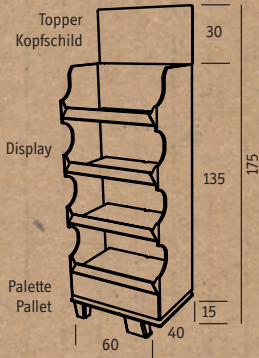

Maße in cm:
dimensions in cm: