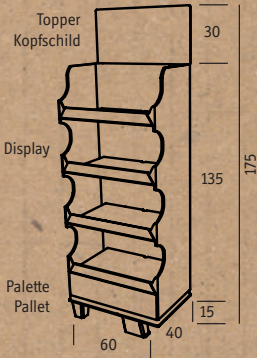

»CLUB No. 9
Superglas 200ml
4 x 2er Set
4 x set of 2

Maße in cm:
dimensions in cm:

»SUPERGLAS

Display 1/4 CHEP Palette | Display 1/4 CHEP Pallet

Maße 600 x 400 x 1300 mm

Dimensions 23.62 x 15.75 x 51.18 in.